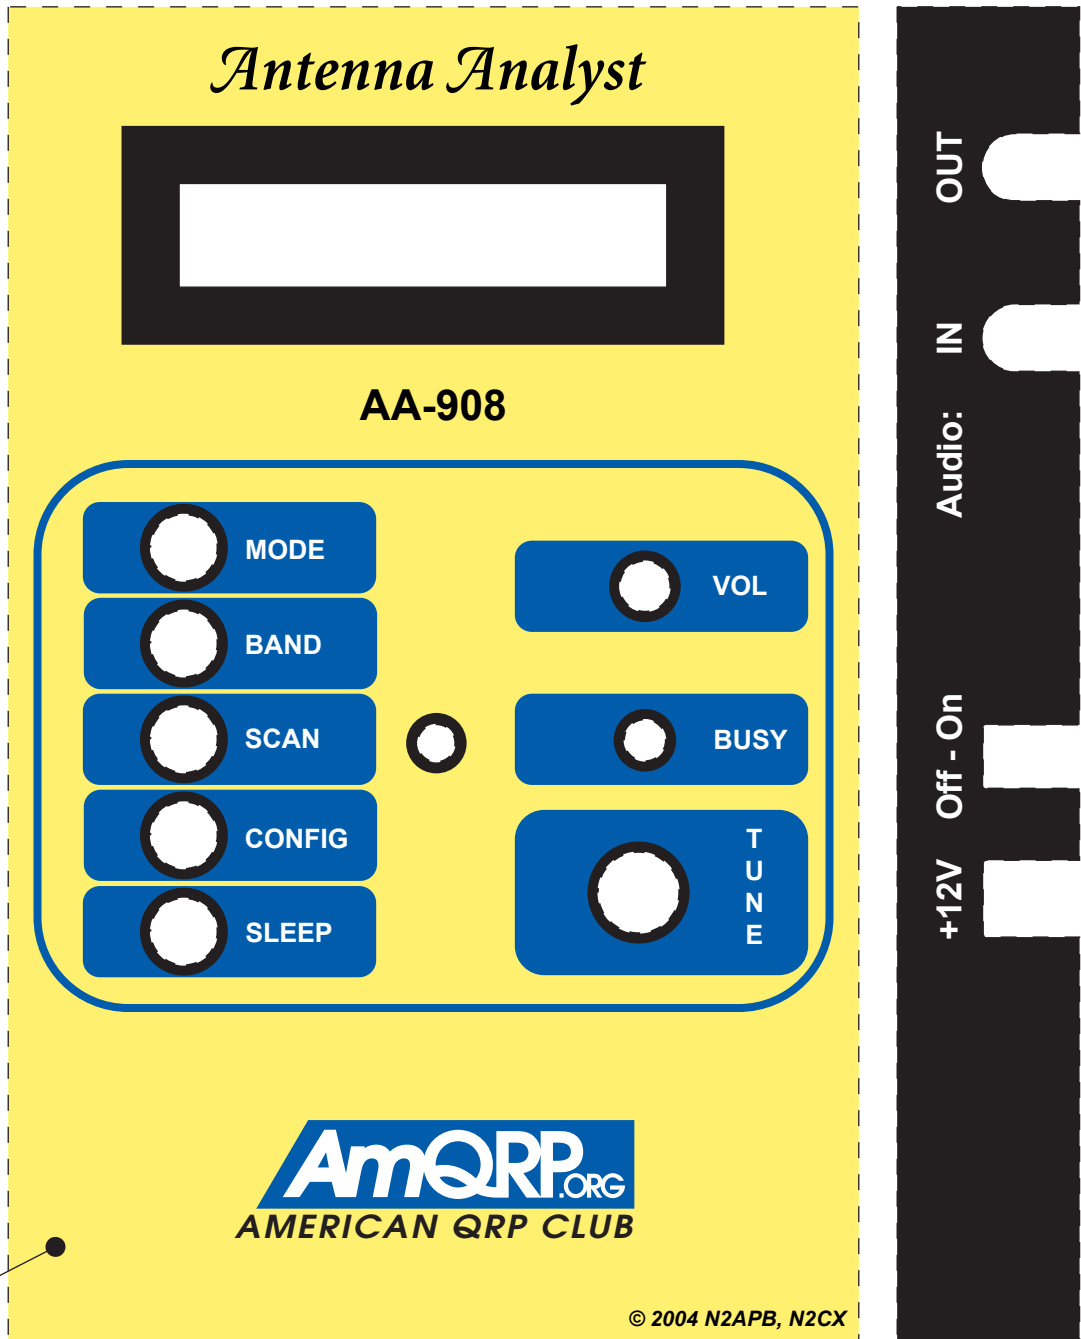

*Keyline Does Not Print
 (DIE LINE)*

PMS 106
 YELLOW
 BACKGROUND

COLOR SEPARATION

BLACK

PMS 286 BLUE

WHITE

ITEM "A"

ITEM "B"

ITEM "C"