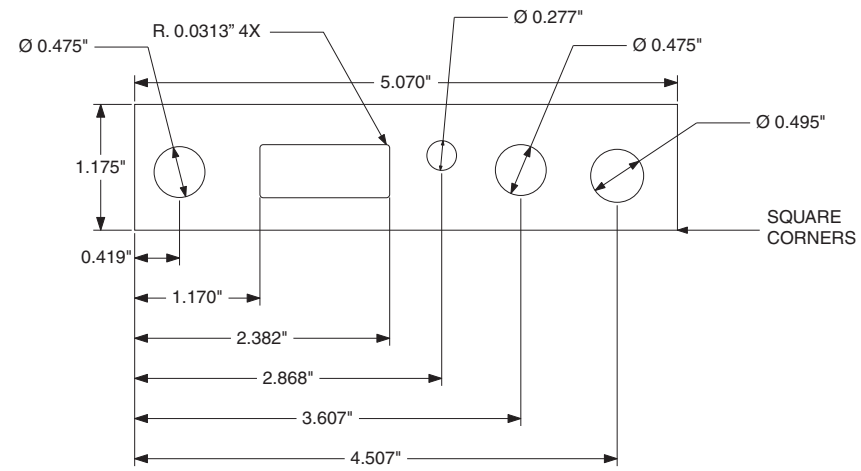

*Keyline Does Not Print
 (DIE LINE)*

PMS 106
 YELLOW
 BACKGROUND

COLOR SEPARATION

BLACK

PMS 286 BLUE

WHITE

ITEM "A"

ITEM "B"

ITEM "C"