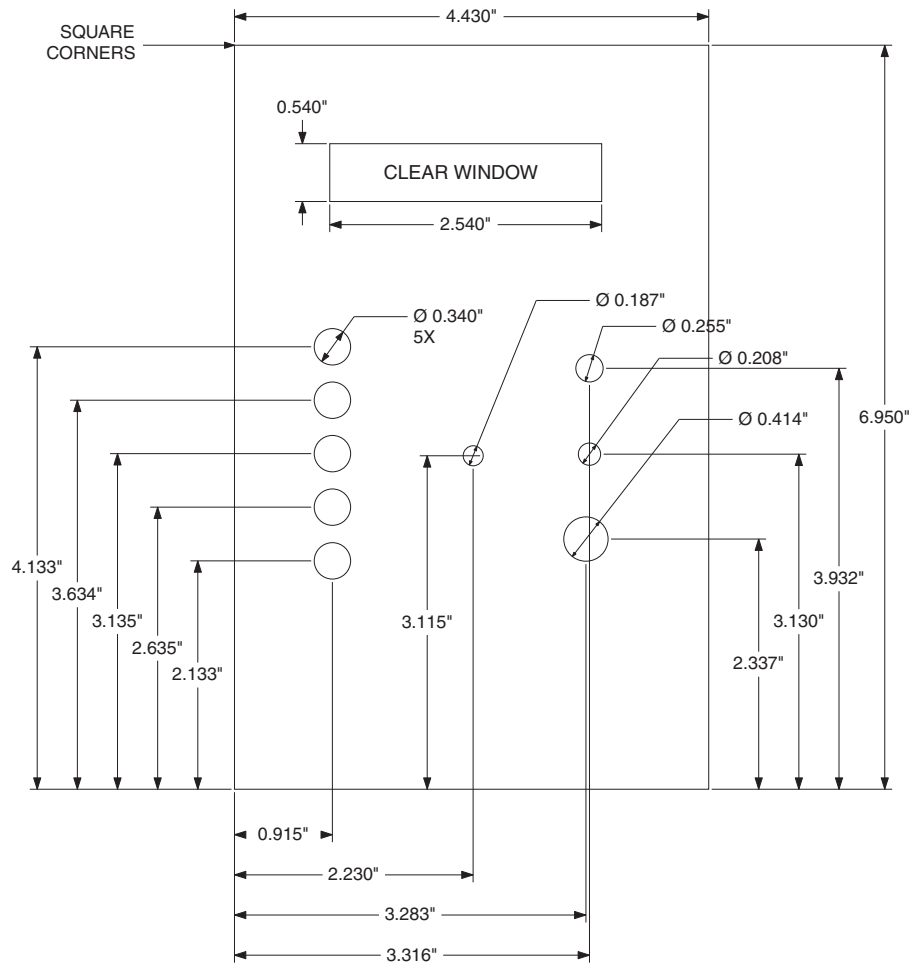

*Keyline Does Not Print
 (DIE LINE)*

PMS 106
 YELLOW
 BACKGROUND

COLOR SEPARATION

BLACK

PMS 286 BLUE

WHITE

ITEM "A"

ITEM "B"

ITEM "C"