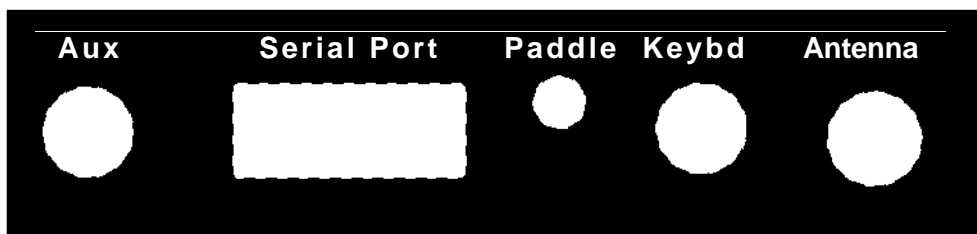

*Keyline Does Not Print
 (DIE LINE)*

PMS 106
 YELLOW
 BACKGROUND

COLOR SEPARATION

BLACK

PMS 286 BLUE

WHITE