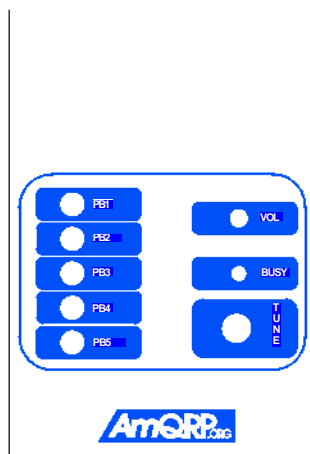

*Keyline Does Not Print
 (DIE LINE)*

PMS 106
 YELLOW
 BACKGROUND

COLOR SEPARATION

BLACK

PMS 286 BLUE

WHITE