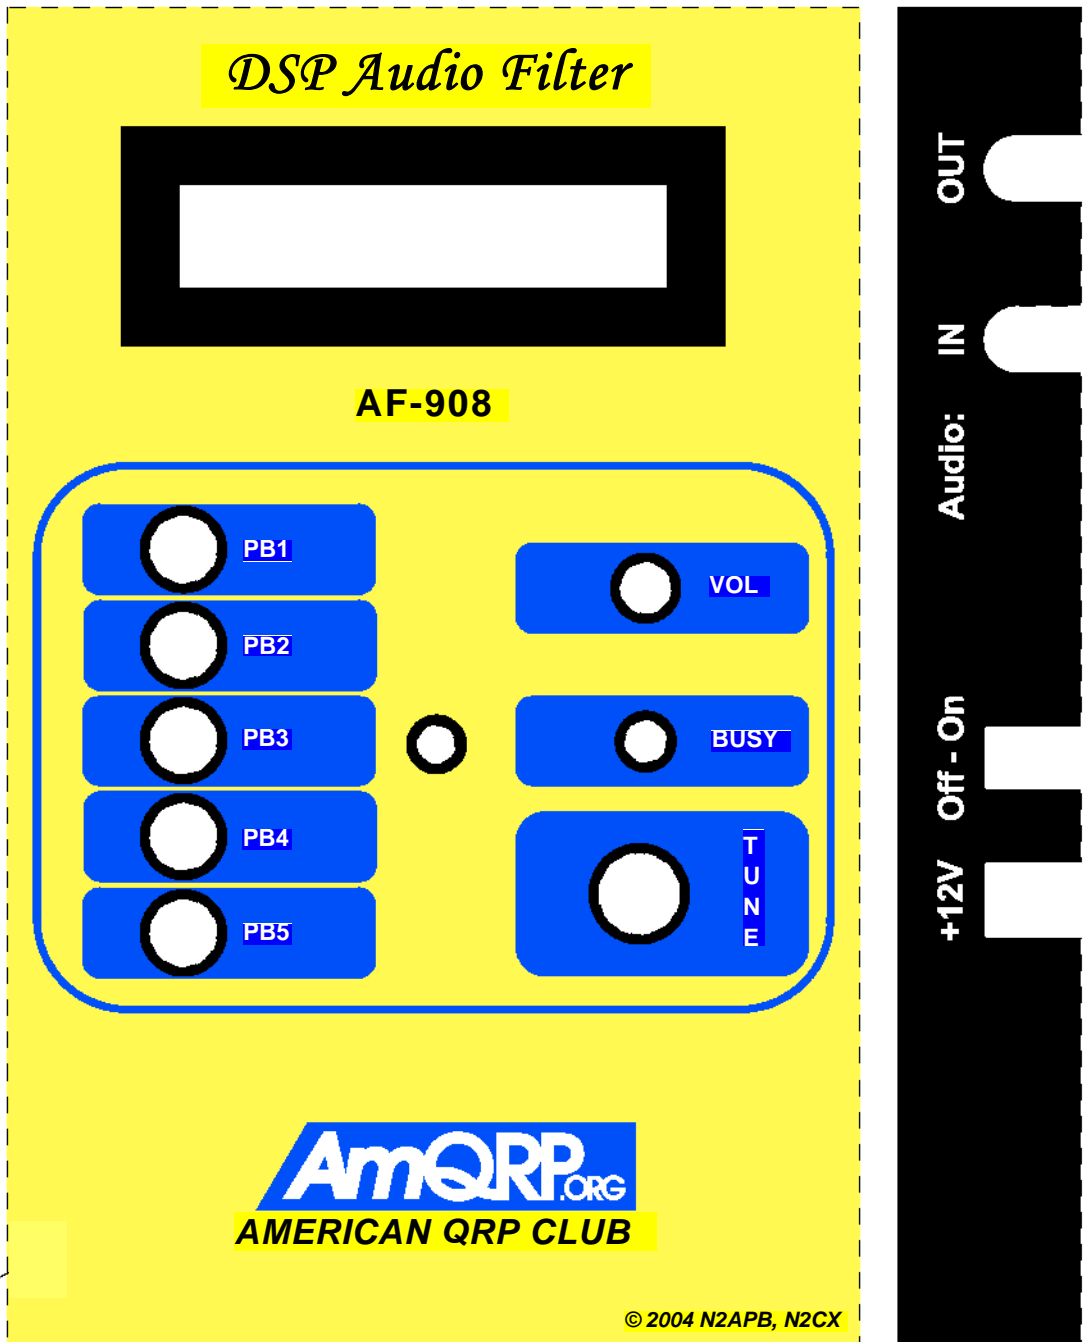

*Keyline Does Not Print
 (DIE LINE)*

PMS 106
 YELLOW
 BACKGROUND

COLOR SEPARATION

BLACK

PMS 286 BLUE

WHITE